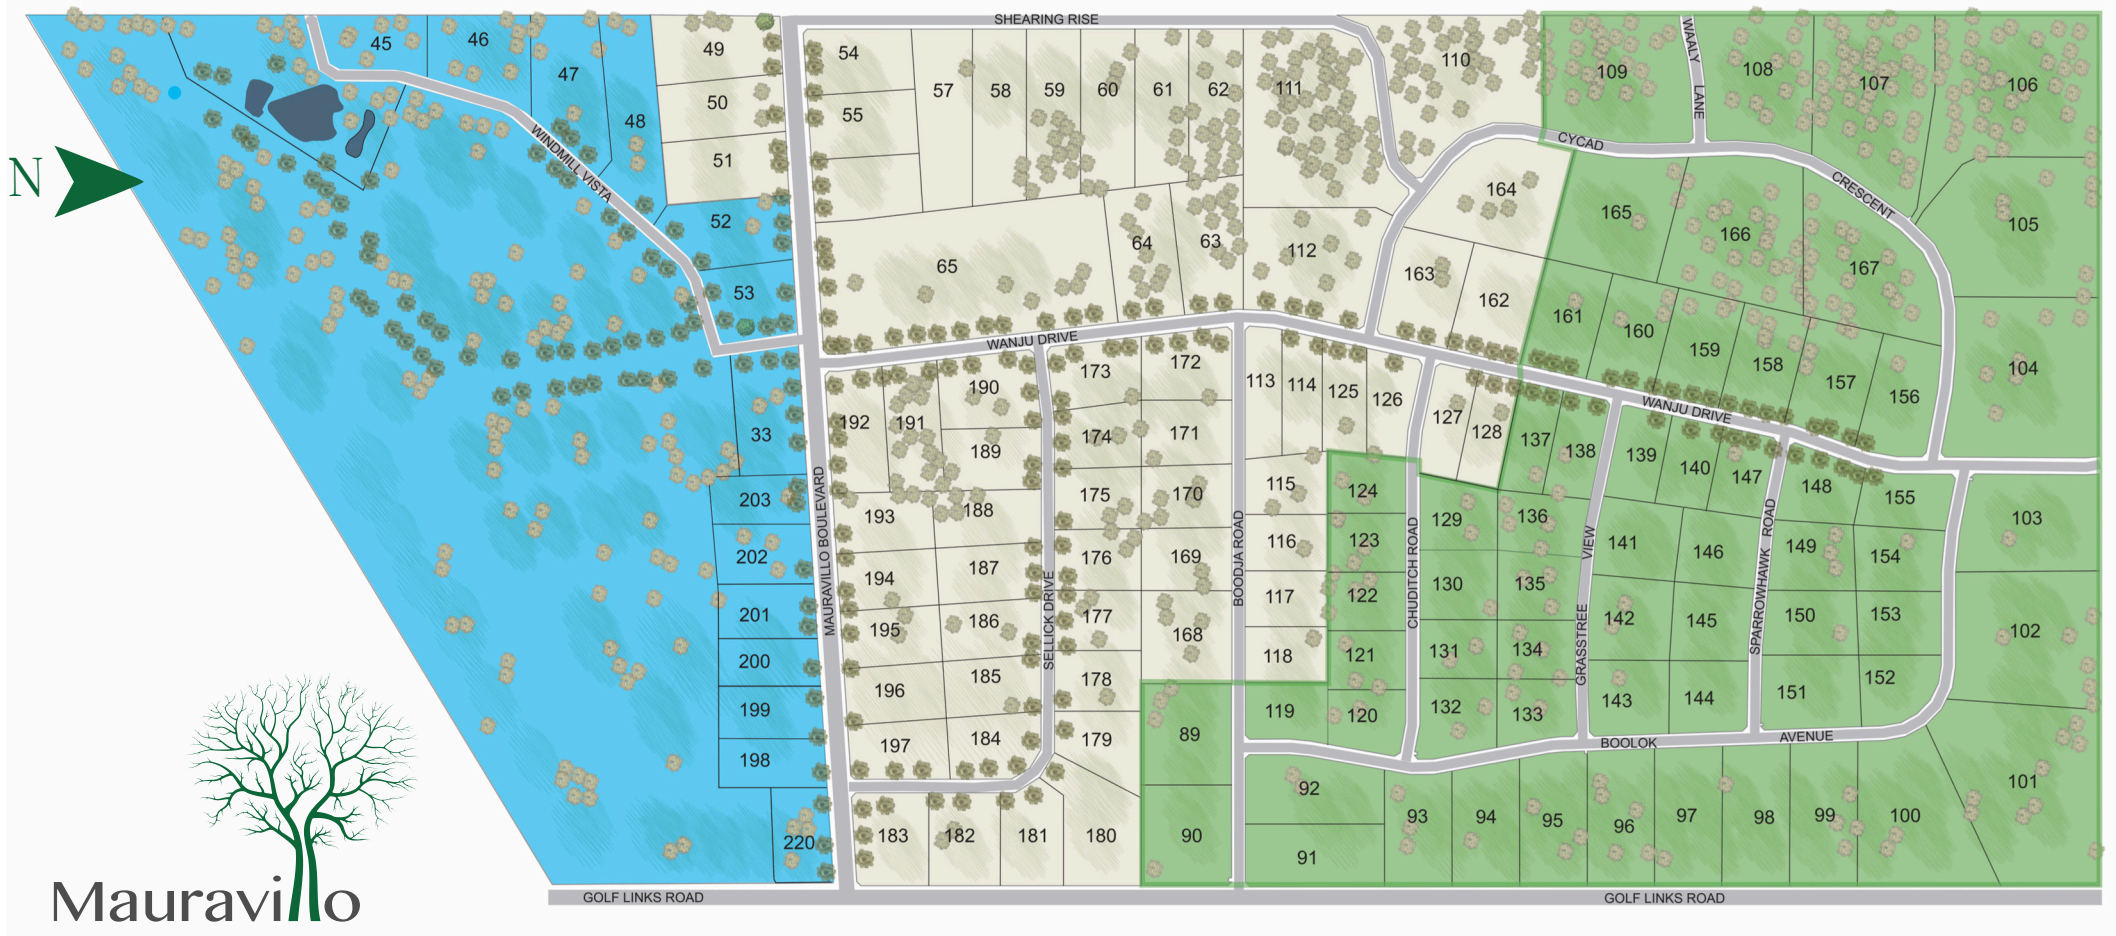

Mauravillo Estate - Lot Map

A country life, in style.

The Agency reserves the right to amend prices at any time in its absolute discretion. Measurements are approximates 03/08/18

0418 918 379 or 0418 907 992